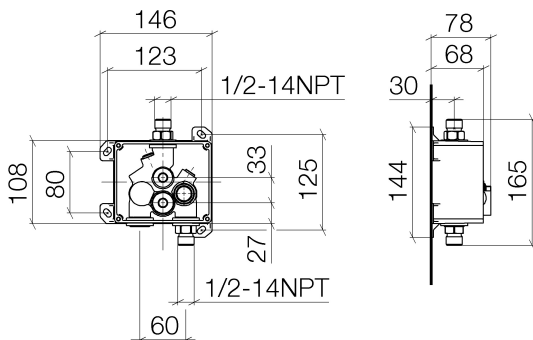

Sink -

eSET Touchfree Lavatory faucet without temperature adjustment for deck-mounted installation

Article number: 35 742 970-90 0010

- lead-free
- 1x check valve
- 1x 1/2" male thread connection
- Exposed installation
- Compatible with outlets from Vaia, Lissé, CL.1, IMO, Tara., Tara Logic, Meta.02, Deque, Supernova, Symetrics, LULU and MEM
- Not compatible with outlets with pull-rod drains. Please use in combination with pop up drain 10 126 970-FF
- Additional series and finishes available upon request (xtra Service)

Dimensional drawing

All dimensions in mm / inch = mm x 0,0394

Sink -

eSET Touchfree Lavatory faucet without temperature adjustment for deck-mounted installation

Article number: 35 742 970-90 0010

Sink -

eSET Touchfree Lavatory faucet without temperature adjustment for deck-mounted installation

Article number: 35 742 970-90 0010

Spare parts list

Number	Item Number	Designation	Number of units