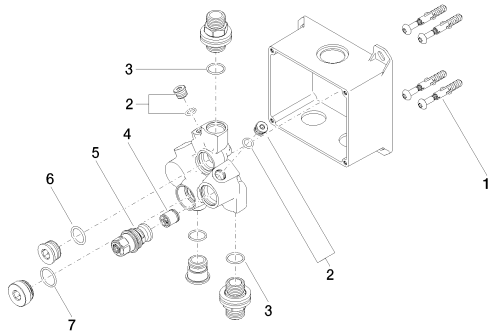

Sink -

eSET Touchfree Lavatory faucet without temperature adjustment for deck-mounted installation

Article number: 35 742 970-90 0010

- lead-free
- 1x check valve
- 1x 1/2" male thread connection
- Exposed installation
- Compatible with outlets from Vaia, Lissé, CL.1, IMO, Tara., Tara Logic, Meta.02, Deque, Supernova, Symetrics, LULU and MEM
- Not compatible with outlets with pull-rod drains. Please use in combination with pop up drain 10 126 970-FF
- Additional series and finishes available upon request (xtra Service)

Dimensional drawing

All dimensions in mm / inch = mm x 0,0394

Sink -

eSET Touchfree Lavatory faucet without temperature adjustment for deck-mounted installation

Article number: 35 742 970-90 0010

Sink -

eSET Touchfree Lavatory faucet without temperature adjustment for deck-mounted installation

Article number: 35 742 970-90 0010

Spare parts list

Number	Item Number	Designation	Number of units